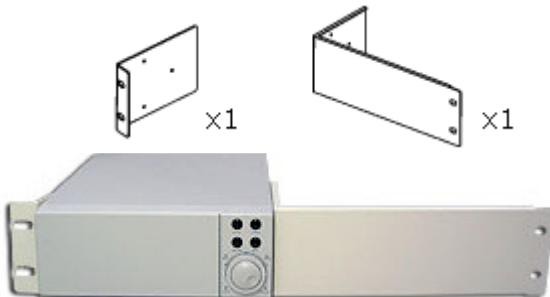

Detailed Specification

Resolution	NTSC 720x240 Pixels PAL 720x288 Pixels	Playback via	Alarm / Time / Event list / Filter (Thumbnail) / SD card / CD
Video Input	Compersite Video in (BNC) x 1	Language	English / Chinese(T)
Video Output	Compersite Video out (BNC) x 1	Set-up Menu	Multi-layer / Network setting
Audio In/Out	Line in / out (RCAx2), 16bits 8kHz	Log List	2048 Records
Compression	MJPEG	Alarm In/Out	1 Alarm Input / Output
Storage Media	80GB -750GB / 1 Fixed HDD	Built in buzzer	Yes
Archive	Built-in CD and SD Card	Motion Dection	Yes
Water mark	Digital Signature	Comms ports	RS-232, RS 485, and RJ45
Recording Rate	NTSC 60 ips (720x240) PAL 50 ips (720x288)	Network interface	Ethernet (RJ45 10/100 base-Tx) x 1
Image Compres.	Best (40KB) / High (32KB) Standard (21KB) / Basic (16KB)	Network Protocol	TCP/IP, DGCP, HTTP, UDP, FTP, PPP
Recording Mode	Schedule / Manual / Alarm / Circular	Software Upgrade	Vai Memory Card (SD) or RS-232
Alarm Record	Event / Pre-Alarm / Post Alarm	Pass. Protection	Operation . Menu Setup / Remote access
Pre-Alarm Record	100 Pictures (20 PPS for 5 seconds)	Power Supply	Input 100-230V, 50/60 Hz Output DC12V max 5A
On Screen display	Title (10 Char.) / Time and Date	Dimensions	220 x 89 x 320 mm EIA 19" 2U Half Size
Playback Speeds	Frame Stepping, 1/16, 1/8, 1/4, 1/2, 1, 2, 4, 8, 16, 30 and 100 times normal speed	Operating Temp. Regulation	5 - 40 °C (41 - 104 °F) FCC/A, CE

Web: www.ave-us.com

Web: www.ave-europe.com

Web: www.ave-asia.com

Single Channel Triplex DVR

MV-DR3000-CD Rack Mounting Kits

S2000RK-00C Double Units Rack Mounting Kit

Double Units Rack-mounting Kit is four piece package

S2000RK-00A Single Units Rack Mounting Kit

Single Units Rack-mounting Kit is two piece package

S2000RK-00E Shockproof mounting kit

Shockproof Rack-mounting for public transit security Installations, kit is five piece package.