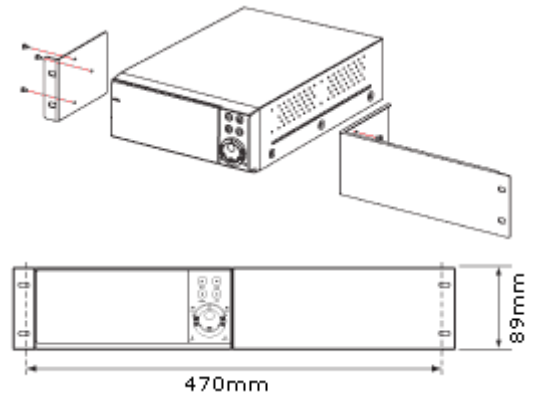

Detailed Specification

Resolution	NTSC 720x240 Pixels PAL 720x288 Pixels	Playback via	Alarm / Time / Event list / Filter (Thumbnail) / SD card / CD
Video Input	Compersite Video in (BNC) x 1	Language	English / Chinese(T)
Video Output	Compersite Video out (BNC) x 1	Set-up Menu	Multi-layer / Network setting
Audio In/Out	Line in / out (RCAx2), 16bits 8kHz	Log List	2048 Records
Compression	MJPEG	Alarm In/Out	1 Alarm Input / Output
Storage Media	80GB -750GB / 1 Fixed HDD	Built in buzzer	Yes
Archive	Built-in CD and SD Card	Motion Dection	Yes
Water mark	Digital Signature	Comms ports	RS-232, RS 485, and RJ45
Recording Rate	NTSC 60 ips (720x240) PAL 50 ips (720x288)	Network interface	Ethernet (RJ45 10/100 base-Tx) x 1
Image Compres.	Best (40KB) / High (32KB) Standard (21KB) / Basic (16KB)	Network Protocol	TCP/IP, DGCP, HTTP, UDP, FTP, PPP
Recording Mode	Schedule / Manual / Alarm / Circular	Software Upgrade	Vai Memory Card (SD) or RS-232
Alarm Record	Event / Pre-Alarm / Post Alarm	Pass. Protection	Operation . Menu Setup / Remote access
Pre-Alarm Record	100 Pictures (20 PPS for 5 seconds)	Power Supply	Input 100-230V, 50/60 Hz Output DC12V max 5A
On Screen display	Title (10 Char.) / Time and Date	Dimensions	220 x 89 x 320 mm EIA 19" 2U Half Size
Playback Speeds	Frame Stepping, 1/16, 1/8, 1/4, 1/2, 1, 2, 4, 8, 16, 30 and 100 times normal speed	Operating Temp. Regulation	5 - 40 °C (41 - 104 °F) FCC/A, CE

Web: www.ave-us.com

Web: www.ave-europe.com

Web: www.ave-asia.com

Single Channel Triplex DVR

MV-DR3000-CD Rack Mounting Kits

S2000RK-00C Double Units Rack Mounting Kit

Double Units Rack-mounting Kit is four piece package

S2000RK-00A Single Units Rack Mounting Kit

Single Units Rack-mounting Kit is two piece package

S2000RK-00E Shockproof mounting kit

Shockproof Rack-mounting for public transit security Installations, kit is five piece package.