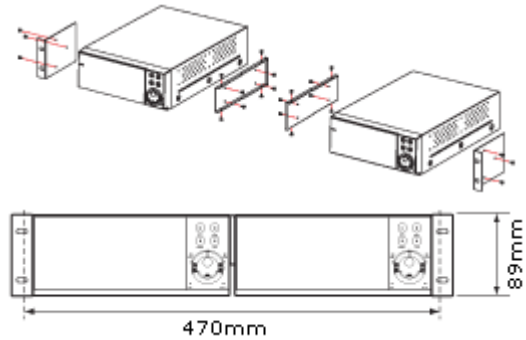

Detailed Specification

Resolution	NTSC 720x240 Pixels PAL 720x288 Pixels	Playback via	Alarm / Time / Event list / Filter (Thumbnail) / SD card / CD
Video Input	Compersite Video in (BNC) x 1	Language	English / Chinese(T)
Video Output	Compersite Video out (BNC) x 1	Set-up Menu	Multi-layer / Network setting
Audio In/Out	Line in / out (RCAx2), 16bits 8kHz	Log List	2048 Records
Compression	MJPEG	Alarm In/Out	1 Alarm Input / Output
Storage Media	80GB -750GB / 1 Fixed HDD	Built in buzzer	Yes
Archive	Built-in CD and SD Card	Motion Dection	Yes
Water mark	Digital Signature	Comms ports	RS-232, RS 485, and RJ45
Recording Rate	NTSC 60 ips (720x240) PAL 50 ips (720x288)	Network interface	Ethernet (RJ45 10/100 base-Tx) x 1
Image Compres.	Best (40KB) / High (32KB) Standard (21KB) / Basic (16KB)	Network Protocol	TCP/IP, DGCP, HTTP, UDP, FTP, PPP
Recording Mode	Schedule / Manual / Alarm / Circular	Software Upgrade	Vai Memory Card (SD) or RS-232
Alarm Record	Event / Pre-Alarm / Post Alarm	Pass. Protection	Operation . Menu Setup / Remote access
Pre-Alarm Record	100 Pictures (20 PPS for 5 seconds)	Power Supply	Input 100-230V, 50/60 Hz Output DC12V max 5A
On Screen display	Title (10 Char.) / Time and Date	Dimensions	220 x 89 x 320 mm EIA 19" 2U Half Size
Playback Speeds	Frame Stepping, 1/16, 1/8, 1/4, 1/2, 1, 2, 4, 8, 16, 30 and 100 times normal speed	Operating Temp. Regulation	5 - 40 °C (41 - 104 °F) FCC/A, CE

Web: www.ave-us.com

Web: www.ave-europe.com

Web: www.ave-asia.com

Single Channel Triplex DVR

MV-DR3000-CD Rack Mounting Kits

S2000RK-00C Double Units Rack Mounting Kit

Double Units Rack-mounting Kit is four piece package