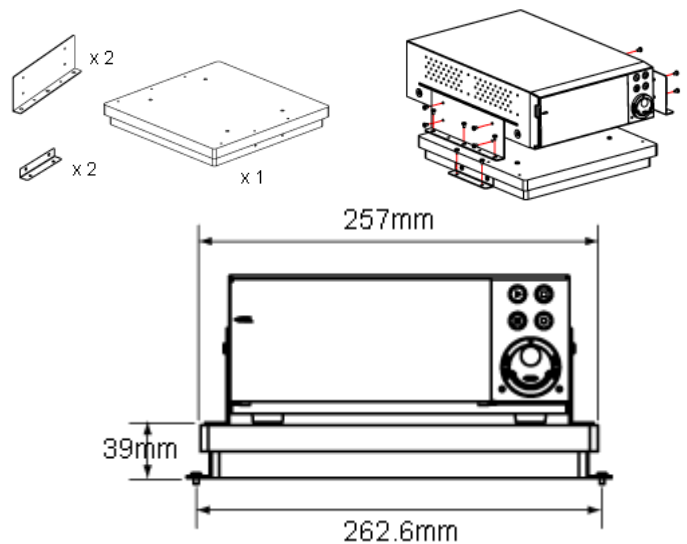

S2000RK-00E Shockproof mounting kit

Shockproof Rack-mounting for public transit security Installations, kit is five piece package.