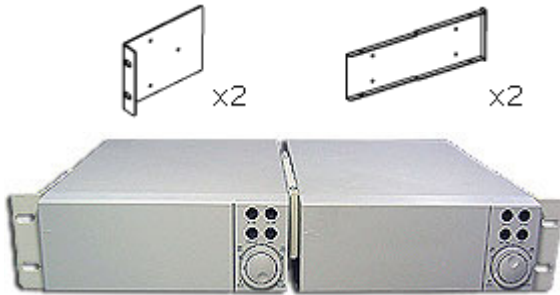

Single Channel Triplex DVR

MV-DR3000-CD

With its compact design and competitive pricing the MV-DR3000 range have a unrivalled feature set including: Secure Data backup, Motion Detection, Time/Date Search, TCP/IP LAN Connection, a choice of 80GB to 750GB HDD options and build in CD and SD for archiving.

Web: www.ave-us.com

Web: www.ave-europe.com

Web: www.ave-asia.com

Single Channel Triplex DVR

MV-DR3000-CD Rack Mounting Kits

S2000RK-00C Double Units Rack Mounting Kit

Double Units Rack-mounting Kit is four piece package

S2000RK-00A Single Units Rack Mounting Kit

Single Units Rack-mounting Kit is two piece package

S2000RK-00E Shockproof mounting kit

Shockproof Rack-mounting for public transit security Installations, kit is five piece package.