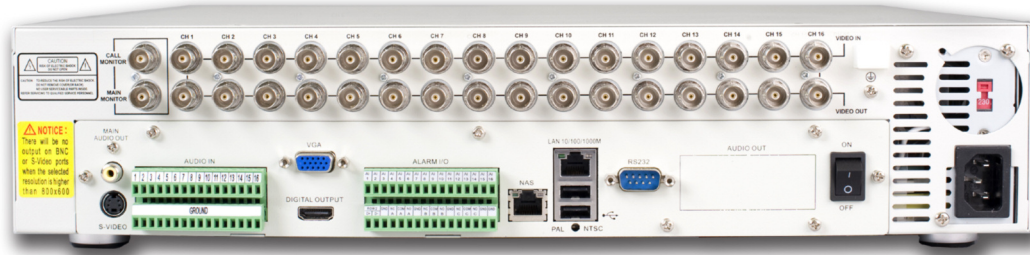

# XCALIBUR II

Premium H.264 Hybrid 16 Channel DVR's

The **XCalibur II** series is a premium **H.264** DVR supporting Multi-codec, 8-channel IP cameras, Megapixel recording and GUI. It is designed for advanced surveillance and multi-functional projects such as military bases, research institutes, financial buildings and casinos.

With high-performance compression engine, the **DR16X II** series provides real-time recording ability, fast data transmission over the internet and crystal video quality. Additionally, Multi-codec allows users to select specific recording mode from H.264 / MPEG-4 / MJPEG to meet various uses in different environments. Compatible with both IP and analog cameras, the **DR16X II** applies the concept of hybrid connection for flexible surveillance solution. Furthermore, the capability for Megapixel recording provides vivid and high-definition video quality of the **DR16X II**.

## Advanced Functions

- Triplex Operation: Record , Live playback, Network view.
- Multi-Codect: H.264 / MPEG-4 and MJPEG recording.
- 16 Channel analog camera inputs.
- 4/8/16 Channel IP camera inputs.
- Megapixel Recording
- Pentaplex operation.
- ezRecord or per channel configuration.
- NTP for time synchronization.
- LAN, WLAN and SMS
- Built-in Pelco Coaxitron protocol
- POS function: Transaction monitoring
- Supports up to 3 internal SATA HDD's.
- Supports Internal DVD+RW.
- Digital Display output (VGA).
- Dual Gigabit LAN ports
- Pre-Alarm recording.
- 4/8/16 Channel audio recording.
- Mobile viewing software.
- Remote monitoring
- CMS software for large scale video management.